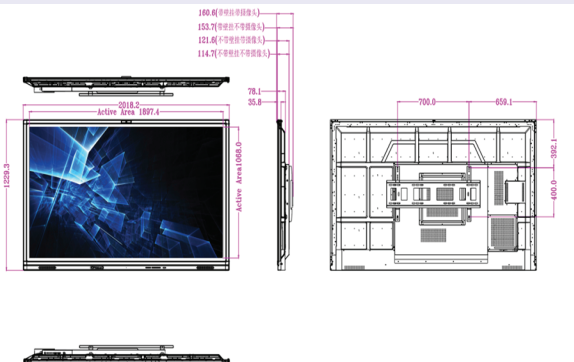

Machine Size Chart- Unit (mm)

Specifications

	Model	CV-8600
Panel	Screen Size	86" (16:9)
	Backlight / Lightsource	LED
	Resolution (Pixels)	4K UHD 3840 x 2160 pixel
	Brightness (Typical)	350cd/m2
	Contrast Ratio (Typical)	2,000:1
	Viewing Angle (Horizontal/Vertical)	178°/178°
	Response Time (ms)	8ms
	Color Gamut (x% NTSC)	72%
	Panel Bit (8 or 10)	10 bit
	Light Life (Typical)	80,000 hours
Glass	Refresh Rate	60Hz
	Tempered Glass	4mm, Tempered Glass
Touch	No. Of Touches	Unlimited
	Positioning Accuracy	More Than 90% of touch area +-2mm
	Touch Technology	IR Touch
	Numbers of Touch	10 Point Multi-touch
	Resolution (Points Area Function)	32,767*32,767
	Touch Interface	USB type B
Audio	OS Supported	Windows-13/15/17/ Android 5.1 Embedded CORTEX A53 Quad Core 1.3GHz DDR3-1Gg , SSD-256
	Internal Speaker	15Wx2
	Line Out (Audio Out, 3.5mm)	x1
	Line In (3.5mm)	x2
	MIC (3.5mm)	NA
	Coax Output	x1
Connectivity	AC Power	
	Power (AC) Input	x1
	Power Switch	x1
	Basic IO	
	VGA Input	x1
	VGA Output	x1
	HDMI Input	x3
	HDMI Output	NA
	Display Port	x1
	Slot-in-PC	x1
	OPS Slot	x1(USB 3.0)
	Legacy IO	
	RF Input & TF Card	x1&x1
USB Player (Photo, Video)	x2	
Control	RS232 Input	x1
	RJ45 Port	x1
	Firmware Update	USB/OTA
Power	Voltage	100V-240V, 50/60Hz
	Typical (Watt)	<280W
Mechanical	Weight (With Packing) (kg)	90kg
	Dimension (WxHxD) (mm)	2018.2x1229.3x121.6mm
	Dimension With Bracket	2018.2x1229.3x160.6mm
	Handle	N/A
	Pen Tray	NA
RF	NFC Reader / Writer	x1
OSD	On-Screen Display Languages	English/Simplified Chinese
Package / Accessory	Remote Controller	x1
	Power Cord	x1(1.5m)
	Audio Cable	N/A
	VGA Cable	N/A
	Quick Start Guide	x1
	User's Manual Electronic File	x1
	USB Cable for Touch	N/A
	Touch Pen (Stylus)	x2 (NFC)
	Certificate	x1
	Optional	Nano Smart Pen
Embedded anti glare glass		Yes
Micro-cross Star		Yes
Slot-in-PC		Yes
	Embedded Camera	Yes