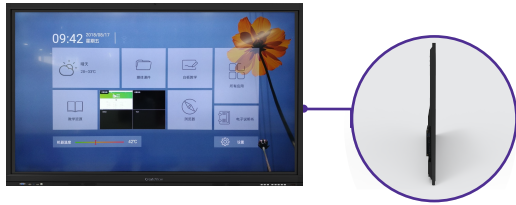

CV-8600 LED 86" Interactive Smart Touch Panel

Interactive Smart Touch Panel

Intelligent Touch

Interactive Smart Touch Panel is an intelligence touch control device which is developed at basic of large screen display and infrared touch control technology. The device integrates TV, computer, android touch system and other function for education, business and public services.

Smooth Touch

Support up to 10 people's concurrent touch and writing, smooth and fast feedback.

Dual Operation System

Build in Windows and Android operation system, mutually switch without any delay.

Multiple Ports Design

Supports VGA, Audio, HDMI, USB, TOUCH, RJ45, RS232 and multichannel preview function.

Wireless Control

The basic device control, play, remote inspection and other more operations can be done by wireless control.